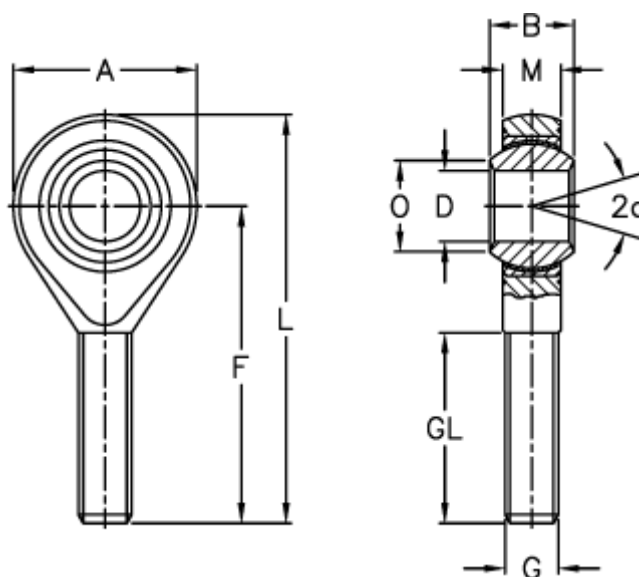

Article number: 54301220

Description: LDK Rod end POS 20ECL
Threaded left

Measures

A	= 46	L	= 101
a (degrees)	= 14	M	= 18.00
B	= 25	O	= 24.3
D	= 20	Static load C0 (kN)	= 59.0
Dynamic load C (kN)	= 28.0	Weight (g)	= 340
F	= 78		
g	= M20X1,5		
GL	= 47		